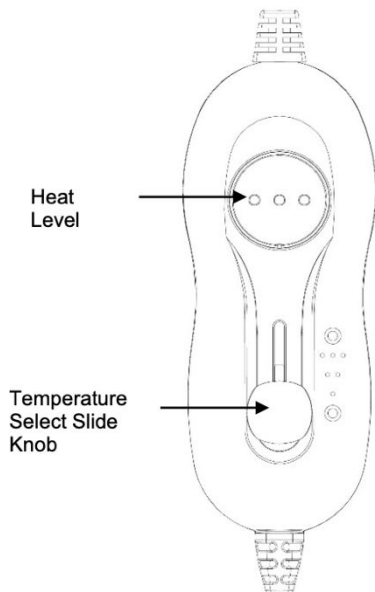

Bedroom:

Electric Blanket

Using the Controller

0 = Off

1 = Low Heat (Suitable for all night use)

2 = Medium Heat

3 = High Heat (For preheating the bed only)

0 = Off