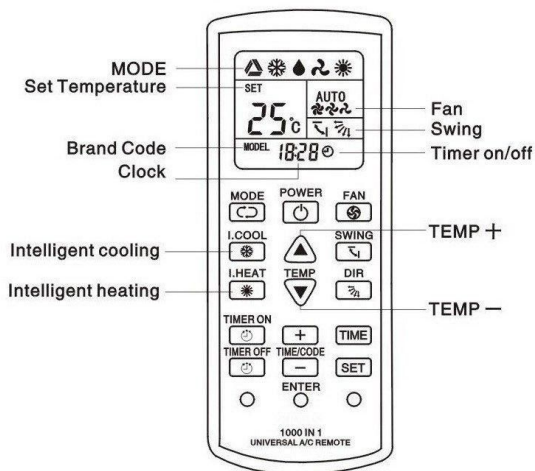

ABN 79 128 965 971 Email: spires@leisureinnhotels.com www.leisureinnhotels.com

Living Room

Television

Leisure Inn Spires offers a range of both Free to Air and Foxtel Channels for your enjoyment.

Press RED Power Button to switch TV ON or OFF

Press Vol to adjust TV Volume

Press CH to switch between channels

Channel Guide:

1 = TV One	30 = SBS HD	94 = Extra
2 = ABC	32 = SBS 2	95 = Extra 2
3 = SBS	33 = SBS 3	99 = Go
7 = 7 Digital	34 = NITV	200 = Triple J Radio
9 = Nine	37 = SBS Radio 1	201 = ABC Jazz Radio
10 = Ten	38 = SBS Radio 2	501 = Fox Sports 1
11 = Eleven	39 = SBS Radio 3	502 = Fox Sports 2
12 = TV One	44 = Country 31	503 = Fox Sports 3
14 = TVSN	70 = 7 Digital	504 = Showtime Movies
15 = Spree TV	72 = 7 Two	505 = Showtime Drama
21 = ABC	73 = 7 Mate	506 = BBC World News
22 = ABC 2/Kids	74 = TV4me	507 = Nat Geographic
23 = ABC 3	78 = Racing.com	509 = Sky News

Press Power Button to switch AC ON or OFF

Press MODE to switch between Cooling or Heating

Press TEMP to adjust Desired Temperature

Press FAN to adjust Fan Speed

Additional Notes:

Please allow up to 10 mins from the time you switch on before air-conditioning unit is blowing any air. This is especially true when air-conditioning unit is switching between modes.